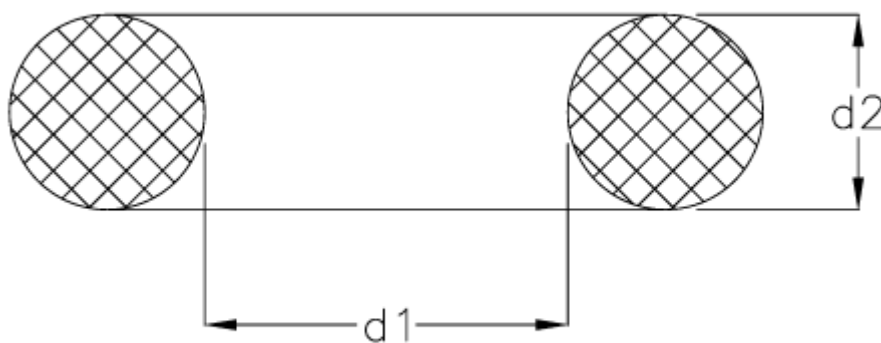

# Data Sheet

Article number: 159011910262000

Description: KLEE O-ring 11,91x2,62 NBR70 black

## Measures

---

d1 = 11.91

d2 = 2.62

Size = 11,91 x 2,62